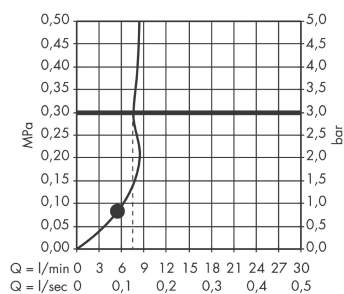

Croma E

Hand shower 110 1jet EcoSmart

Finish: **Matt White** Article Number: **26815700**

Description

product features

- shower head size: 110 mm
- spray type: Rain
- spray disc surface: easy cleanable plastic spray disc, white
- maximum flow rate at 3 bar: 9 l/min
- minimum flow pressure: 1 bar
- with internal water conduction
- rinseable screen seal
- connection thread G 1/2
- suitable for continuous flow water heaters

Technology

Product image

Scale drawing

Flowchart

The consumption was measured in combination with the appropriate fittings (thermostat/mixer/ in-wall valve) to reflect actual application in practice.

Croma E
Hand shower 110 1jet EcoSmart
Finish: **Matt White** Article Number: **26815700**

Exploded Drawing

Year of production: >11/20

Croma E
Hand shower 110 1jet EcoSmart
 Finish: **Matt White** Article Number: **26815700**

Spare part list

Year of production: >11/20

Pos.	Description	Article Number	PC	PU
1	flow limiter (9 l/min)	95659000	3	1
2	filter packing	94246000	1	1