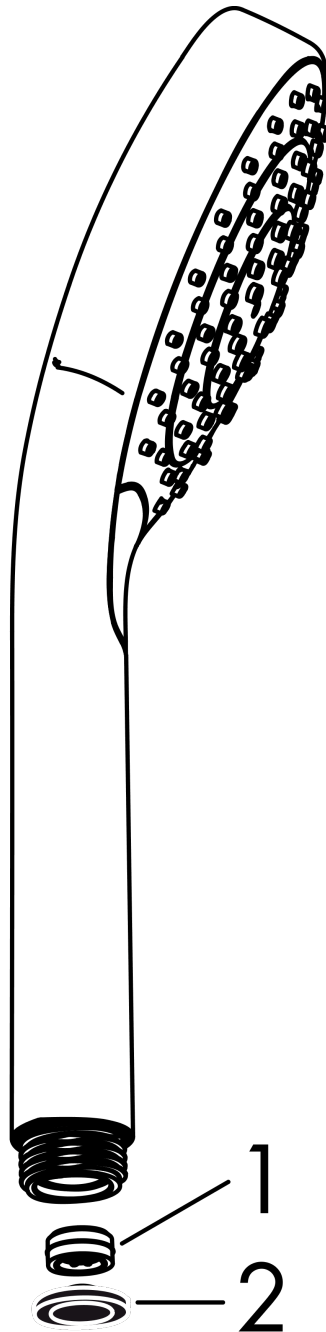

Croma E

Hand shower 110 1jet EcoSmart

Finish: **Matt White** Article Number: **26815700**

Description

product features

- shower head size: 110 mm
- spray type: Rain
- spray disc surface: easy cleanable plastic spray disc, white
- maximum flow rate at 3 bar: 9 l/min
- minimum flow pressure: 1 bar
- with internal water conduction
- rinseable screen seal
- connection thread G 1/2
- suitable for continuous flow water heaters

Technology

Product image

Scale drawing

Flowchart

The consumption was measured in combination with the appropriate fittings (thermostat/mixer/ in-wall valve) to reflect actual application in practice.

Croma E
Hand shower 110 1jet EcoSmart
Finish: **Matt White** Article Number: **26815700**

Exploded Drawing

Year of production: >11/20

Croma E
Hand shower 110 1jet EcoSmart
 Finish: **Matt White** Article Number: **26815700**

Spare part list

Year of production: >11/20

Pos.	Description	Article Number	PC	PU
1	flow limiter (9 l/min)	95659000	3	1
2	filter packing	94246000	1	1