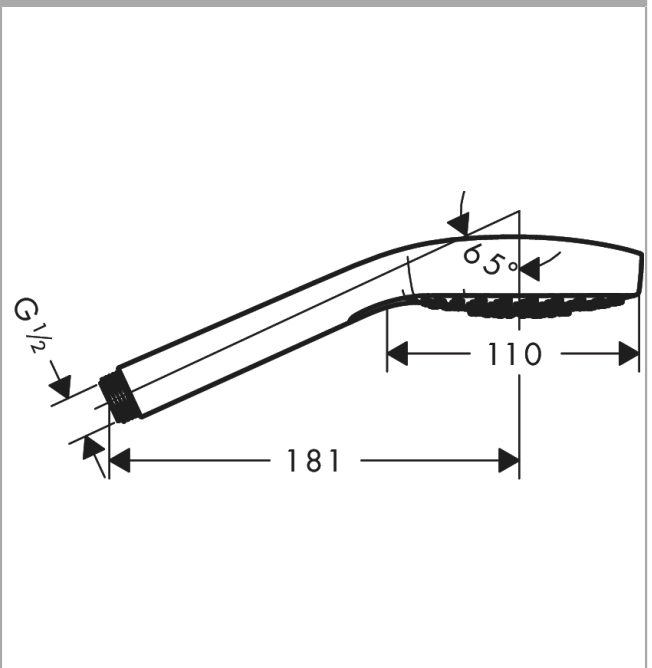

Croma E

Hand shower 110 1jet EcoSmart

Finish: **Matt White** Article Number: **26815700**

Description

product features

- shower head size: 110 mm
- spray type: Rain
- spray disc surface: easy cleanable plastic spray disc, white
- maximum flow rate at 3 bar: 9 l/min
- minimum flow pressure: 1 bar
- with internal water conduction
- rinseable screen seal
- connection thread G 1/2
- suitable for continuous flow water heaters

Technology

Product image

Scale drawing

Flowchart

The consumption was measured in combination with the appropriate fittings (thermostat/mixer/ in-wall valve) to reflect actual application in practice.

Croma E
Hand shower 110 1jet EcoSmart
Finish: **Matt White** Article Number: **26815700**

Exploded Drawing

Year of production: >11/20

Croma E
Hand shower 110 1jet EcoSmart
 Finish: **Matt White** Article Number: **26815700**

Spare part list

Year of production: >11/20

Pos.	Description	Article Number	PC	PU
1	flow limiter (9 l/min)	95659000	3	1
2	filter packing	94246000	1	1